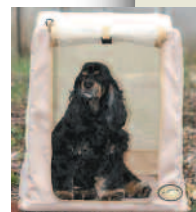

general cage

It's A Breeze Too Crates

The Cage For Today's Lifestyle

These Soft-Sided Crates are perfect for Home, Outdoors or Travel.

It's A Breeze Too Crates are cost-effective and the ideal, lightweight alternative to wire crates, as they provide good visibility and great ventilation for the dog.

These attractive and durable crates are very easy to set up and extremely lightweight. They are excellent for travel, simply insert two poles in place and the cage is set up.

Features:

- Available in Tan/Tan or Green/Black
- Six popular sizes sure to fit any size companion animal
- Strong, water-resistant, coated, nylon-mesh fabric
- Reinforced corners in a tight, sleek design
- Durable zippers for an escape-proof door
- Sets up in seconds, folds down for easy storage

Use
Indoors

or
Outside

Easy to Carry

IDEAL FOR:

Home...
Outdoors...
Travel...

Blends well with any décor.

Ventilated to keep pet cool in the summer.

Lightweight, easy to set up and store.

A D-ring is perfectly placed to allow for pad-locked security. D-rings on the corners provide staking and tethering options.

Lockable Zipper

Available Accessories

Dual-Sided Plush Pads

Replacement Poles

Padded Shoulder Strap