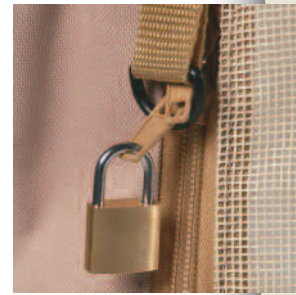

765.552.5039

765.552.6962 fax

238 N. 29th Street

P.O. Box 104

Elwood, IN 46036

Door rolls up and can be strapped in place. This avoids chewing damage and allows free and easy access for your pet.

Secured Rolled Door

A D-ring is perfectly placed to allow for pad-locked security. D-rings on the corners provide staking and tethering options.

Lockable Zipper

Available Accessories

Dual-Sided Plush Pads

Replacement Poles

Padded Shoulder Strap

Specially-designed zip heads lock in any position and avoid escapes or openings from a pawing animal.

Locking Zipper Heads

Support Poles easily collapse and fit securely into flapped pockets for storage and transporting.